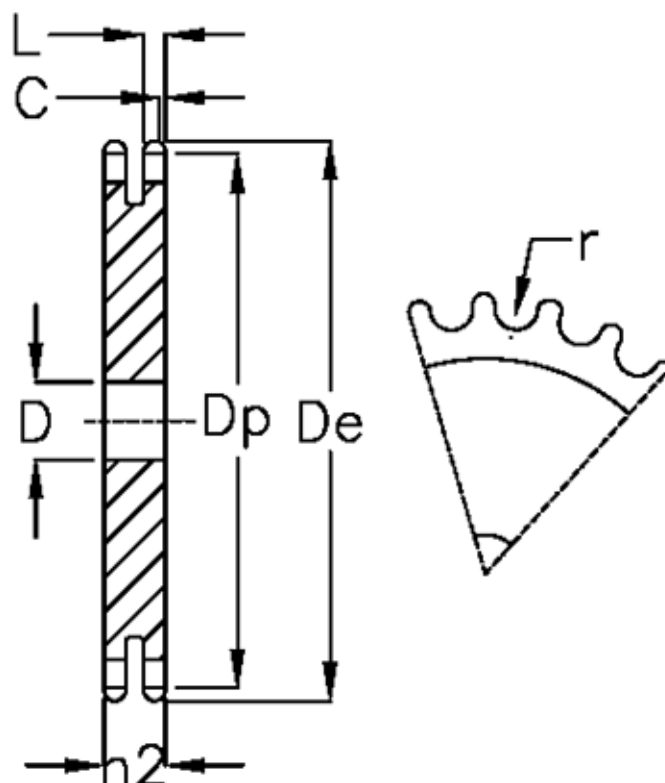

Article number: 616022002035

Description: Plate wheel 05 B-2 Z=35 duplex

Measures

C = 1

D = 12

De = 92.5

Dp = 89.24

For chain size = 8 x 3,0 mm

For chain type = 05 B-2

h2 = 8.3

L = 2.7

Number of teeth = 35

r = 5